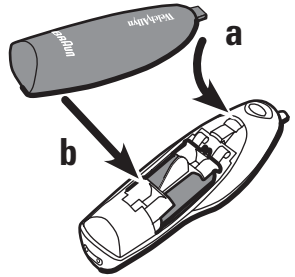

6

7

8

9

10

11

12

13

14

15

WelchAllyn®

Braun PRO 4000 Dock Accessory Cable Management Mobile Stand/Tabletop

Welch Allyn, Inc.
4341 State Street Road
Skaneateles Falls, NY 13153 USA
www.welchallyn.com

Mat. 716100 Ver. C
© 2010, Welch Allyn, Inc.

EC REP
Welch Allyn Ltd
Navan Business Park
Dublin Road, Navan
County Meath, Republic of Ireland

CE
The CE mark on this product
indicates that it is in conformity
with the provisions of Council
Directive 93/42/EEC.

REF 04000-900
CE 0297

REF 36000
CE

Welch Allyn Technical Support (www.welchallyn.com/support)

USA +1 800 535 6663	Australia +61 2 9638 3000	Canada +1 800 561 8797	China +86 21 6327 9631
+1 315 685 4560	European Call Center +353 46 90 67790	France +33 155 69 58 49	Germany +49 695 098 5132
Italy +39 026 968 2425	Japan +81 3 6383 0852	Latin America +1 305 669 9003	Malaysia +603 7875 3341
Netherlands +31 202 061 360	Singapore +65 6419 8100	South Africa +27 11 777 7555	Spain +34 917 499 357
Sweden +46 85 853 6551	United Kingdom +44 207 365 6780