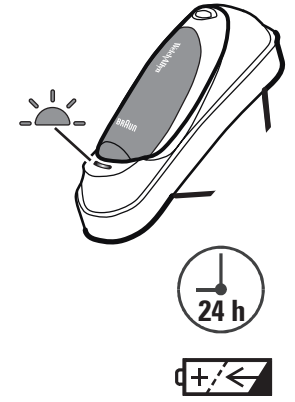

14

15

WelchAllyn®

Braun PRO 4000 Dock Accessory Cable Management Mobile Stand/Tabletop

Accessory Cable Management
Mobile Stand

Tabletop

Welch Allyn, Inc.
4341 State Street Road
Skaneateles Falls, NY 13153 USA
www.welchallyn.com