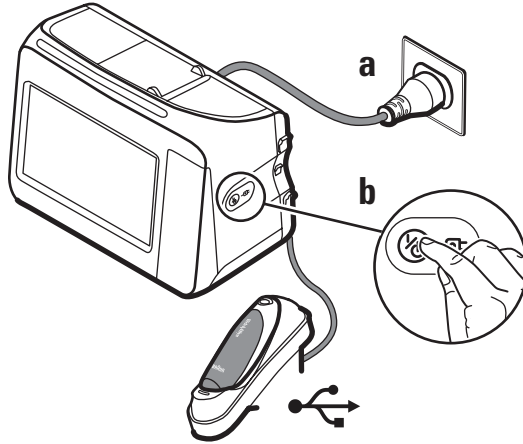

14

15

WelchAllyn®

Braun PRO 4000 Dock Accessory Cable Management Mobile Stand/Tabletop

Accessory Cable Management
Mobile Stand

Tabletop

Welch Allyn, Inc.
4341 State Street Road
Skaneateles Falls, NY 13153 USA
www.welchallyn.com