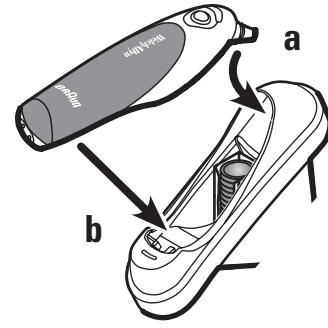

14

15

WelchAllyn®

Braun PRO 4000 Dock Accessory Cable Management Mobile Stand/Tabletop

Accessory Cable Management
Mobile Stand

Tabletop

Welch Allyn, Inc.
4341 State Street Road
Skaneateles Falls, NY 13153 USA
www.welchallyn.com