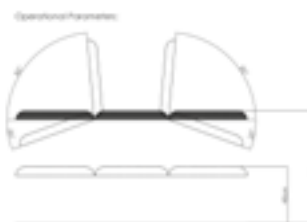

Plinth Mechanism

Electric Plinth

Hydraulic Plinth

Product Code

BA03E

BA03H

Three Section Plinth

Medi-Plinth's best selling 3 section couch enables advance patient positioning for a wide range of examination and treatment procedures providing optimum versatility.

Standard Features:

- 260kg safe working load for electric mechanism
- 225kg safe working load for hydraulic mechanism
- Paper roll holder fitted as standard
- Retractable rubber castors & Adjustable foot for uneven floors
- MRSA resistant anti bacterial & fire retardant upholstery
- Gas spring assisted back section
- Extra low entry height for wheel chair transfer
- World leading Linak 'High Reliability' actuators
- Upholstery available in 14 standard colours
- Manufactured in the UK and CE Marked
- **Warranty:** 7 Years on Couch Frame & 3 Years on moving parts

Popular Options & Accessories:

- Detachable Headrest
- Tilting Seat Option
- Battery Operating System
- Breathing Hole
- See full range of Options & Accessories on page 30/31