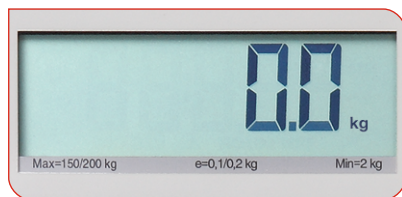

In the seca 875 you've found the right solution if you're looking for a lightweight scale that's stable, compact and easy to clean.

Light but stable.

The base is made of a mixture of ABS plastics and Plexiglas. This combination guarantees a material with outstanding surface hardness and impact strength. Furthermore, it is easy to clean with any commercially available disinfectant. Additional steel elements in the base make sure that persons up to 200 kg can weigh themselves easily.

The scale is easy to operate even with the display and operating elements integrated in the base. Just a light tap of the toe on the scale surface turns on the scale.

Large display for easy reading.

Large leveling base on the bottom of the scale for safe placement.

Tap-on function for weighing without turning on the scales.

Flat construction and slip-resistant surface for a comfortable foothold.

seca 875

Technical Data

- Weight capacity: 200 kg
- Scale division: 200 g
- Scale dimensions (WxHxD): 288 x 60 x 278 mm
- Weight of scales: 4,2 kg
- Power: batteries
- Tap-on automatic for switching ON
- Optional: stadiometer seca 217 combined with adapter element seca 437, carrying case seca 414 (for combination with stadiometer and adapter element) and seca 421 carry case
- Calibration class: III