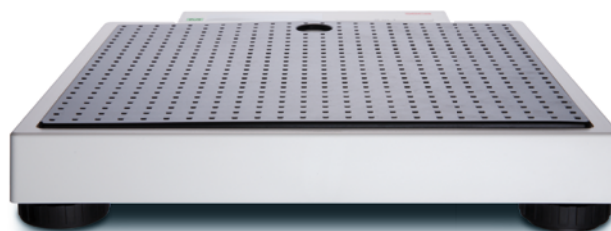

seca 875

Flat scales for
mobile use 

- Large platform for high stability.
- Lightweight and easy to transport with optional carrying case.
- Longlife battery operation for ease of use.

seca 875:

A lightweight for heavyweight use.

In the seca 875 you've found the right solution if you're looking for a lightweight scale that's stable, compact and easy to clean.

Light but stable.

The base is made of a mixture of ABS plastics and Plexiglas. This combination guarantees a material with outstanding surface hardness and impact strength. Furthermore, it is easy to clean with any commercially available disinfectant. Additional steel elements in the base make sure that persons up to 200 kg can weigh themselves easily.

The scale is easy to operate even with the display and operating elements integrated in the base. Just a light tap of the toe on the scale surface turns on the scale.

Large display for easy reading.

Large leveling base on the bottom of the scale for safe placement.

Tap-on function for weighing without turning on the scales.

Flat construction and slip-resistant surface for a comfortable foothold.

seca 875

Technical Data

- Weight capacity: 200 kg
- Scale division: 200 g
- Scale dimensions (WxHxD): 288 x 60 x 278 mm
- Weight of scales: 4,2 kg
- Power: batteries
- Tap-on automatic for switching ON
- Optional: stadiometer seca 217 combined with adapter element seca 437, carrying case seca 414 (for combination with stadiometer and adapter element) and seca 421 carry case
- Calibration class: III