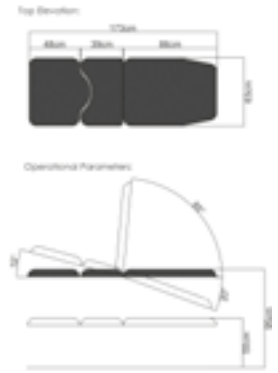

GP Gynaecological Plinth

Featuring improved access for the clinician and enhanced comfort and dignity for the patient. Effortless adjustment is ensured by electric motors for height and tilt. The electric seat also enables Trendelenburg. Our operators stool is a key optional accessory which can be coordinated with the plinth.

Standard Features:

- 260kg safe working load for electric mechanism
- Excellent lithotomy access and foot-room for the clinician
- Removable leg section allows use as a standard 2 section plinth
- Retractable rubber castors & Adjustable foot for uneven floors
- Stainless steel accessory rails with a pair of indexing clamps
- Stainless steel tray & choice of patient feet/leg rests included
- Gas spring assisted back section
- MRSA resistant anti bacterial & fire retardant upholstery
- World leading Linak 'High Reliability' actuators
- Upholstery available in 14 standard colours
- Manufactured in the UK and CE Marked
- **Warranty:** 7 Years on Couch Frame & 3 Years on moving parts

Popular Options & Accessories:

- Fold Down Loop Arms (Shown in image - not included as standard)
- See full range of Options & Accessories on page 30/31