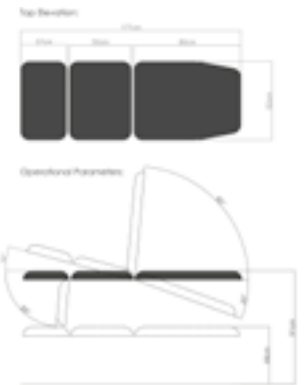

Popular Options & Accessories:

- Breathing Hole
- Electric Backrest
- Adjustable Arm Rests
- Fold Down Padded Arm Rests (Day-Care Style)
- See full range of Options & Accessories on page 30/31