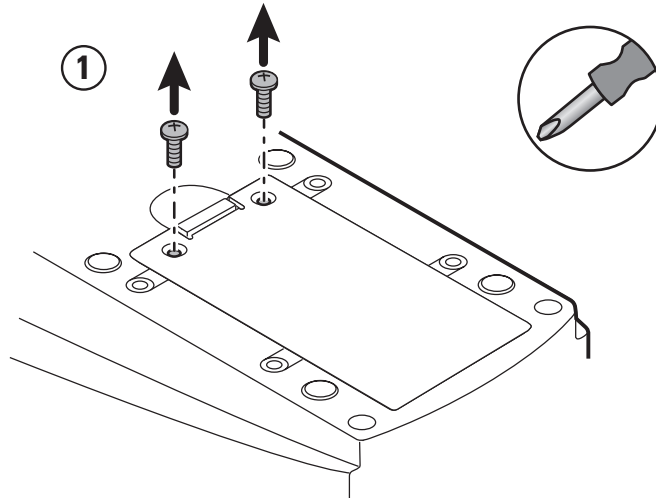

## ProBP 2400 High Capacity Battery Installation

Mat. 723654, 80020375 Ver. A  
©2015, Welch Allyn, Inc.  
www.welchallyn.com

Welch Allyn Technical Support  
(www.welchallyn.com/support)

1

1

2

2

1